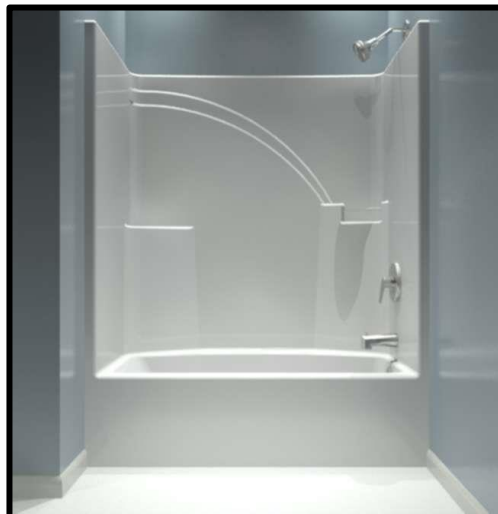

Showers – Optional/STD Per Plan

36" Shower

48" Shower w/2 Seats
Also Available w/1 or No Seats

60" Shower w/2 Seats
Also Available w/1 or No Seats

Neo Angle Shower

60" Fiberglass
Tub/Shower Combo

Handicap Shower
w/Folding Seat & Grab Bar