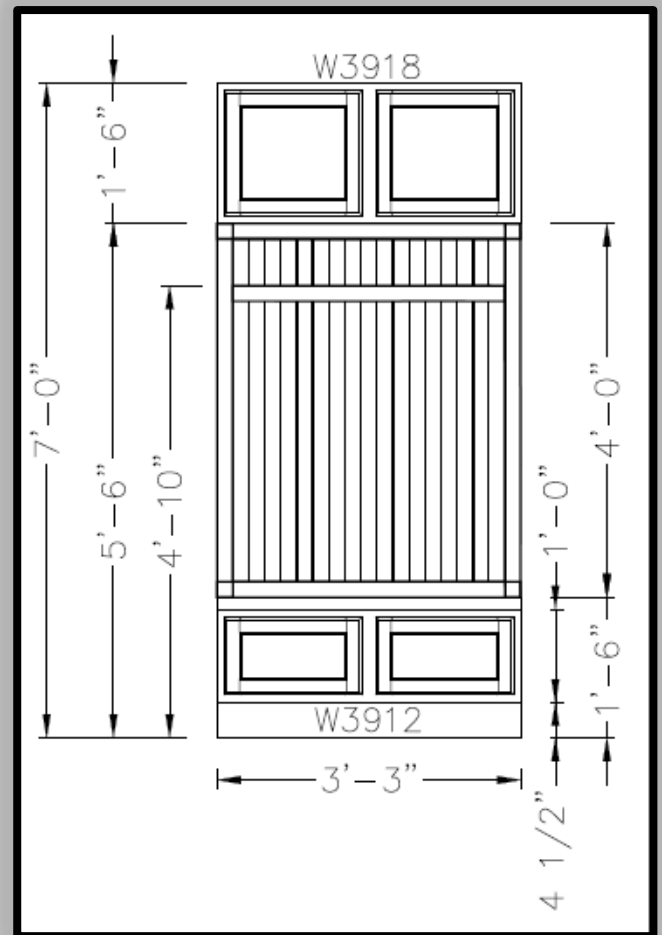

Decorative Storage Bench Seat/ Hall Tree  
 Optional

Custom Sizes Available

Our decorative bench seat option provides function and style to the entryway or utility room. Cabinets under the bench seat and over head provide creative storage solutions perfect for storing shoes, scarves, and other clutter.

The tall, slatted back offers a decorative touch. Adding hooks (on site by others) would create space for hanging coats out of the way.

Available in both  
 Merillat Classics &  
 Basics Series